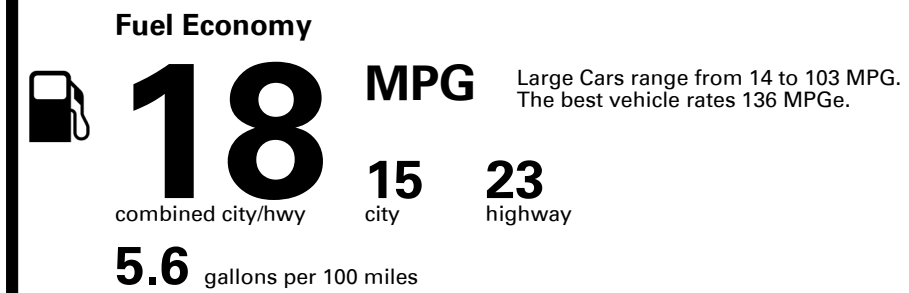

Manufacturer's Suggested Retail Price: \$75,350.00

ADDED FEATURES:

SOLD TO: MI702
GENESIS OF SOUTHFIELD
28000 TELEGRAPH RD
SOUTHFIELD MI 48034

SHIPPED TO: MI702

Inland Freight & Handling : \$995.00

VIN: KMHG54JH9KU050463	ENGINE: G8BEHU099484	EXTERIOR COLOR: VICTORIA BLACK	INTERIOR/SEAT COLOR: BLACK/BLACK
MODEL: T0452A85	PORT OF ENTRY: PT	TRANSPORT: TRUCK	ACCESSORY WEIGHT: 26 lbs./ 12 kgs.

TOTAL PRICE: \$76,345.00

305 A 1699GGMT

EMISSIONS:
This vehicle is certified to meet emission requirements in all 50 states

EPA DOT Fuel Economy and Environment

You spend \$5,500
more in fuel costs over 5 years
compared to the average new vehicle.

Annual fuel cost \$2,500

Fuel Economy & Greenhouse Gas Rating (tailpipe only)

Smog Rating (tailpipe only)

This vehicle emits 493 grams CO₂ per mile. The best emits 0 grams per mile (tailpipe only). Producing and distributing fuel also create emissions; learn more at fueleconomy.gov.